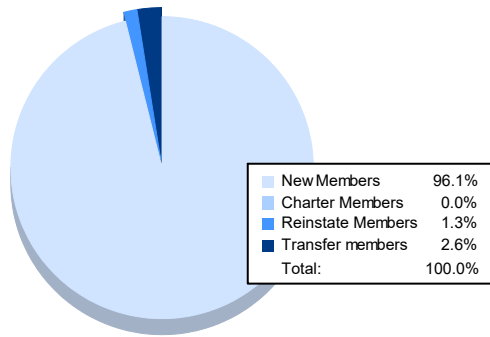

Year	New Clubs	Dropped Clubs	Gain/ Loss Clubs	New Members	Charter Members	Reinstate Members	Transfer Members	Total Member Added	Total Members Dropped	Gain/ Loss Members
2016-2017	0	2	-2	199	1	0	6	206	287	-81
2017-2018	0	0	0	177	1	0	8	186	225	-39
2018-2019	0	1	-1	192	1	1	5	199	259	-60
2019-2020	0	0	0	135	1	1	4	141	234	-93
2020-2021	0	1	-1	74	0	1	2	77	226	-149
<b>Average</b>	<b>0</b>	<b>1</b>	<b>-1</b>	<b>155</b>	<b>1</b>	<b>1</b>	<b>5</b>	<b>162</b>	<b>246</b>	<b>-84</b>

### Membership Composition June 2021 Cumulative