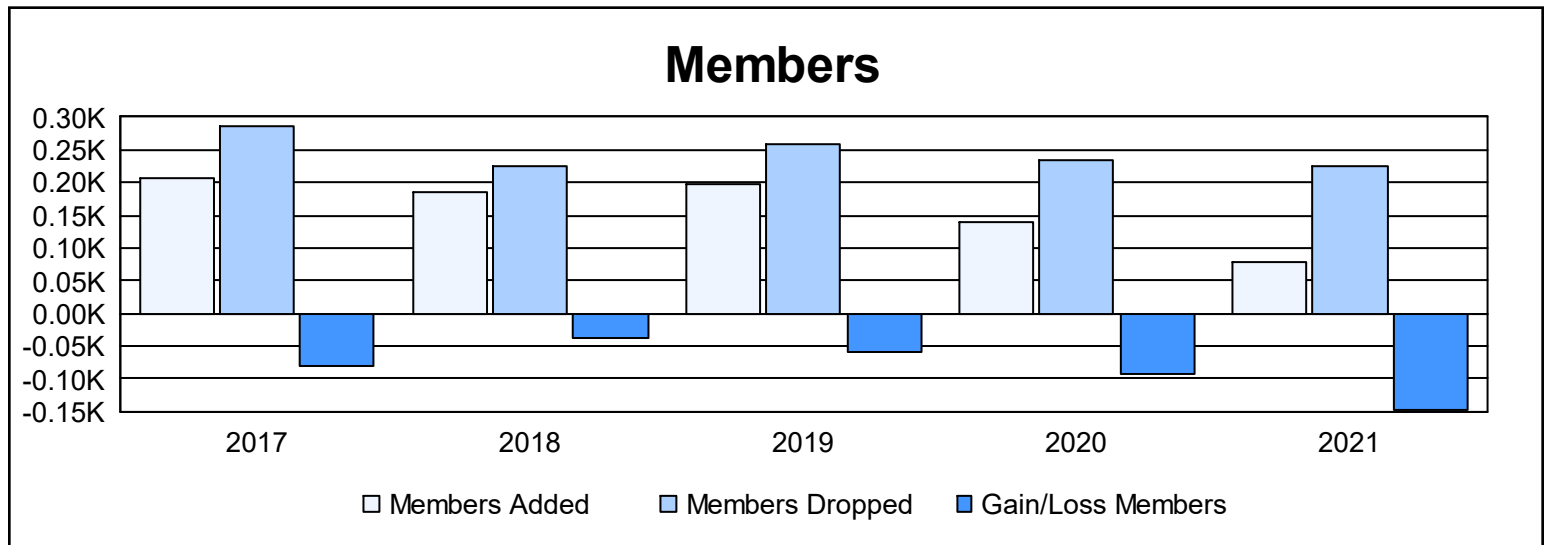

Year	New Clubs	Dropped Clubs	Gain/ Loss Clubs	New Members	Charter Members	Reinstate Members	Transfer Members	Total Member Added	Total Members Dropped	Gain/ Loss Members
2016-2017	0	2	-2	199	1	0	6	206	287	-81
2017-2018	0	0	0	177	1	0	8	186	225	-39
2018-2019	0	1	-1	192	1	1	5	199	259	-60
2019-2020	0	0	0	135	1	1	4	141	234	-93
2020-2021	0	1	-1	74	0	1	2	77	226	-149
<b>Average</b>	<b>0</b>	<b>1</b>	<b>-1</b>	<b>155</b>	<b>1</b>	<b>1</b>	<b>5</b>	<b>162</b>	<b>246</b>	<b>-84</b>

### Membership Composition June 2021 Cumulative