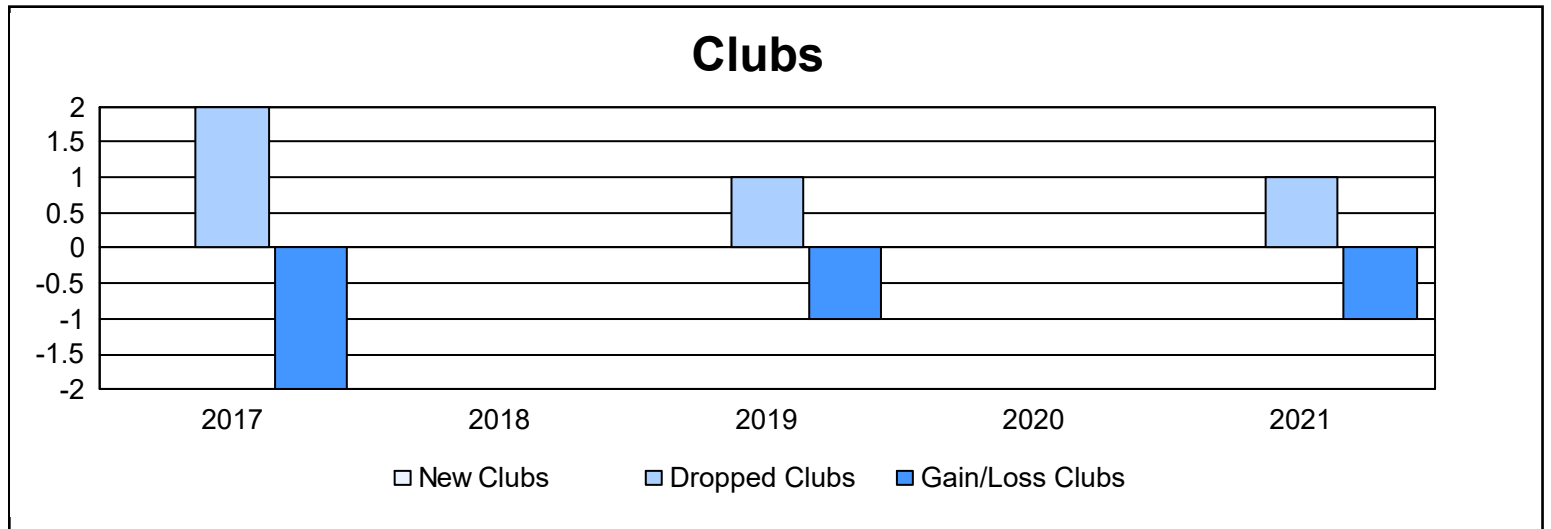

Year	New Clubs	Dropped Clubs	Gain/ Loss Clubs	New Members	Charter Members	Reinstate Members	Transfer Members	Total Member Added	Total Members Dropped	Gain/ Loss Members
2016-2017	0	2	-2	199	1	0	6	206	287	-81
2017-2018	0	0	0	177	1	0	8	186	225	-39
2018-2019	0	1	-1	192	1	1	5	199	259	-60
2019-2020	0	0	0	135	1	1	4	141	234	-93
2020-2021	0	1	-1	74	0	1	2	77	226	-149
<b>Average</b>	<b>0</b>	<b>1</b>	<b>-1</b>	<b>155</b>	<b>1</b>	<b>1</b>	<b>5</b>	<b>162</b>	<b>246</b>	<b>-84</b>

### Membership Composition June 2021 Cumulative